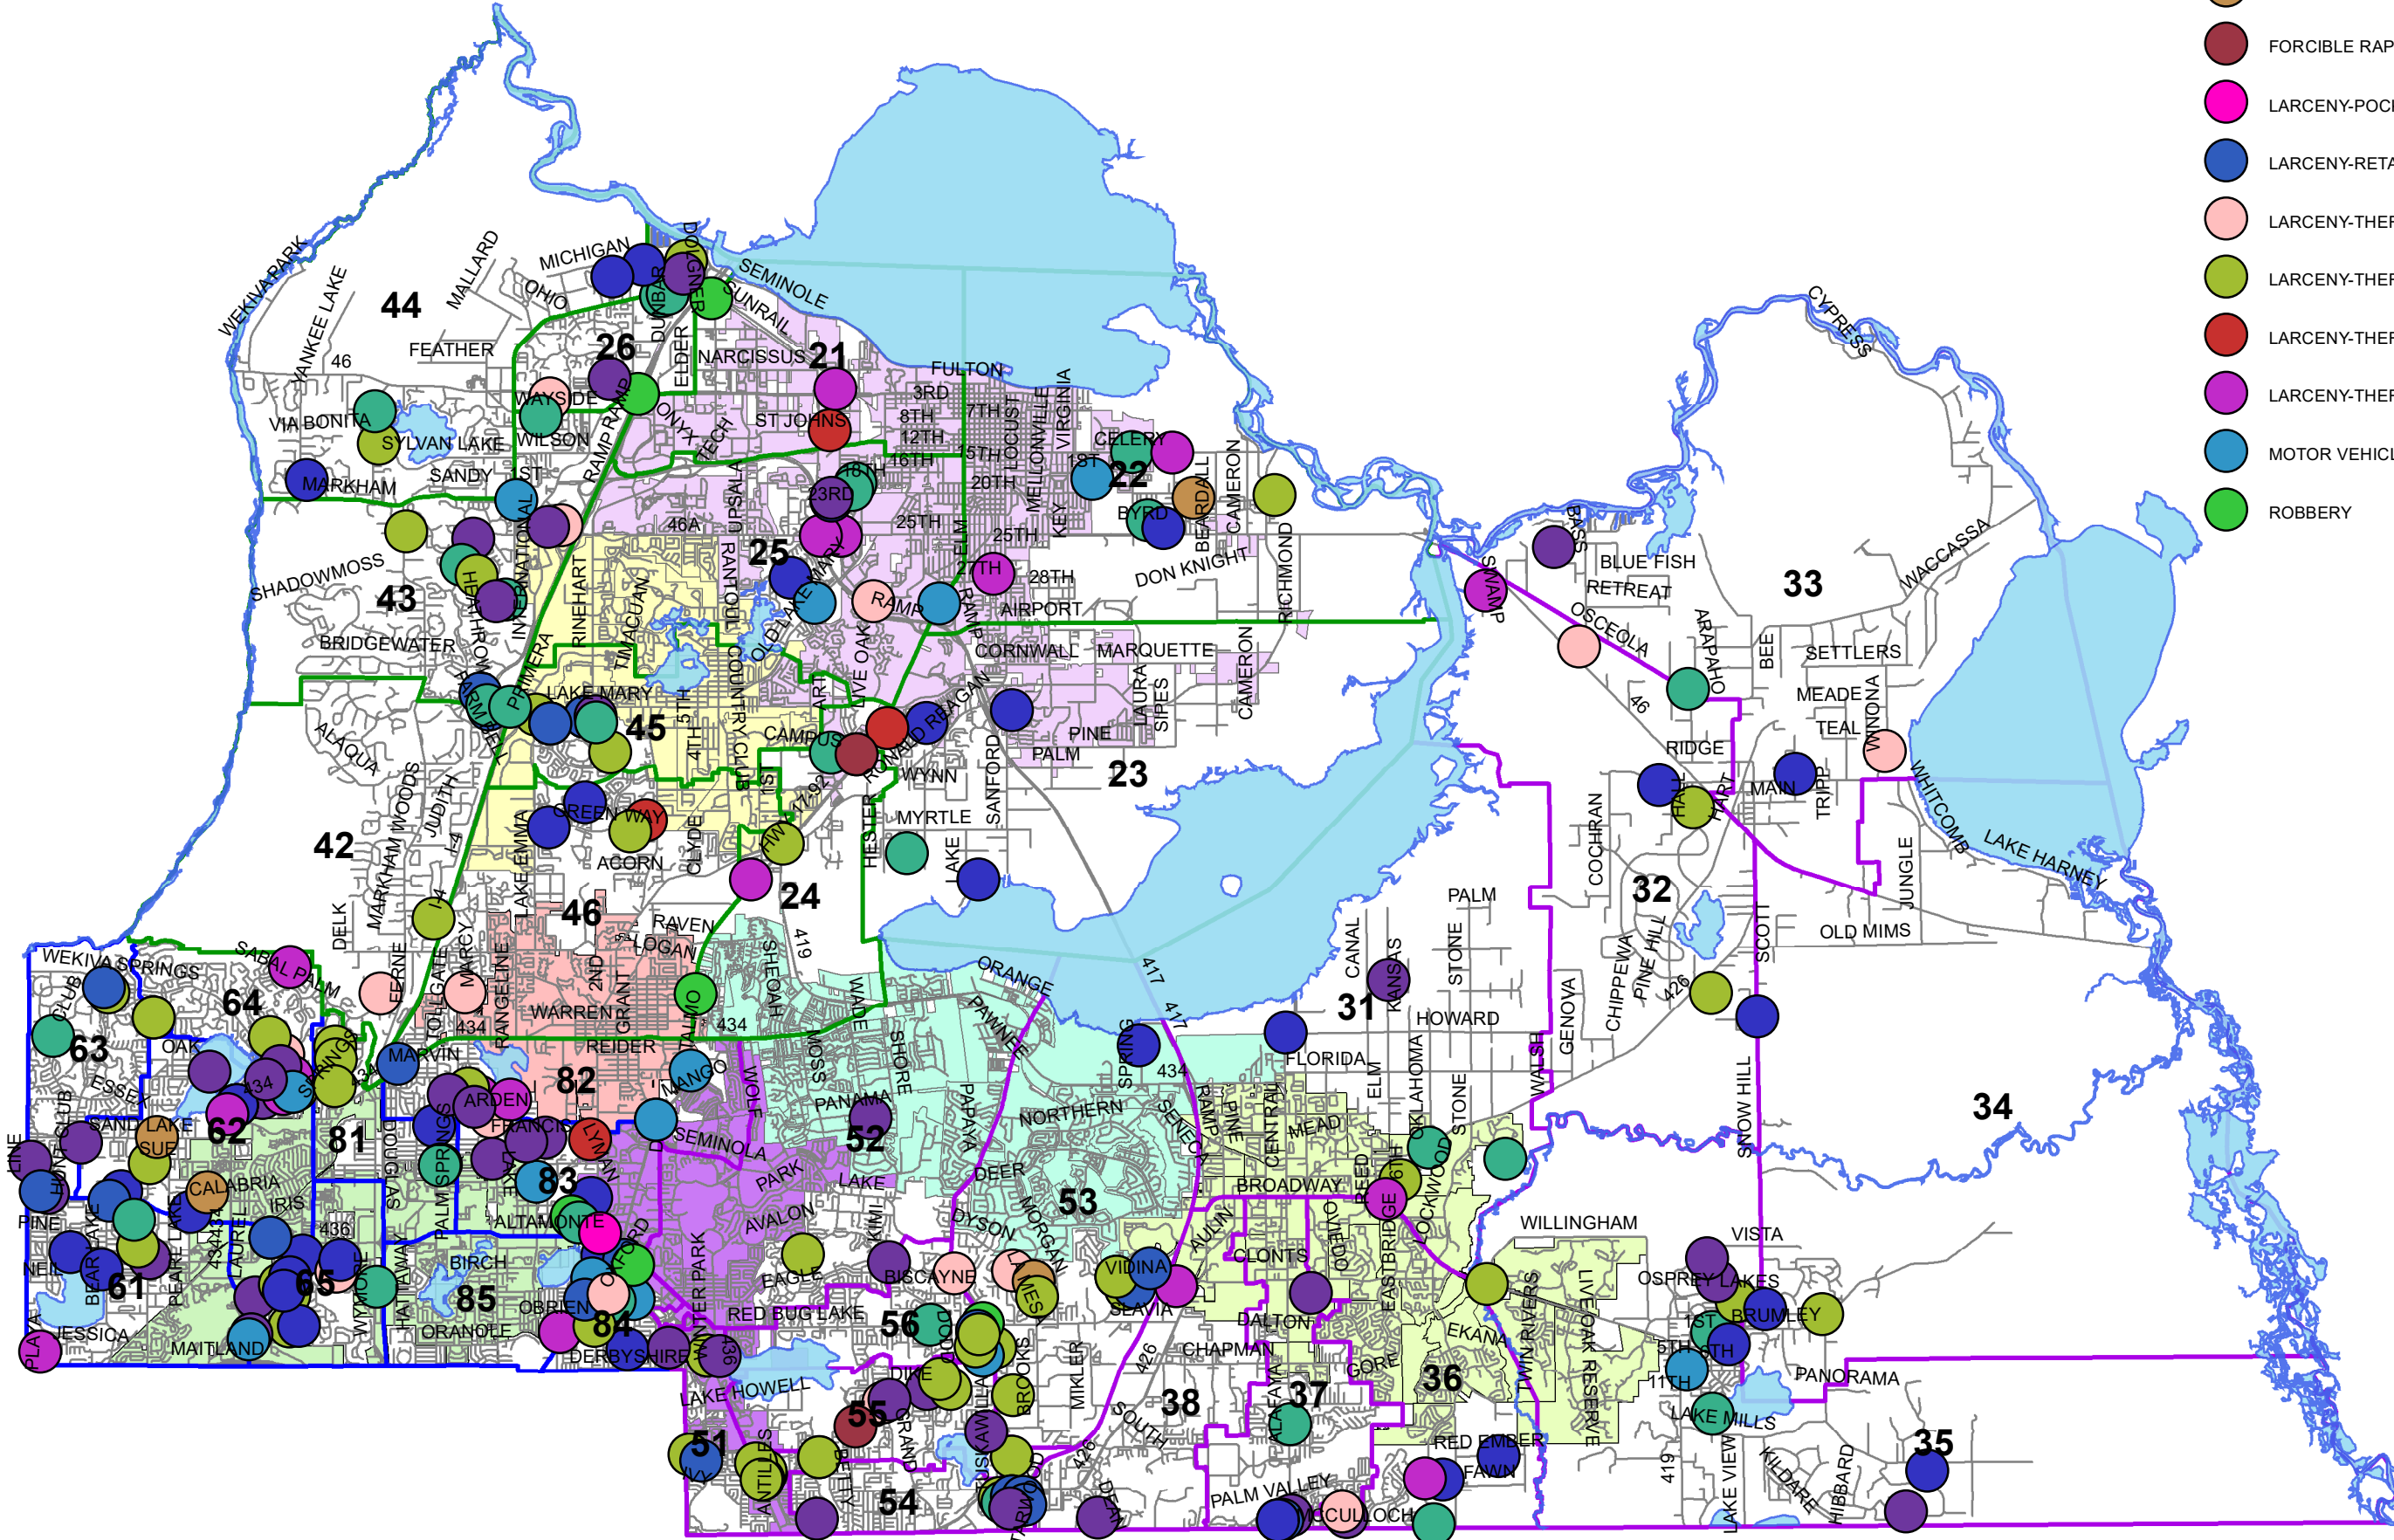

PART I CRIMES

06/01/18 - 06/30/18

- AGGRAVATED ASSAULT
- ALL OTHER LARCENY
- BURGLARY
- FORCIBLE FONDLING
- FORCIBLE RAPE
- LARCENY-POCKET PICKING
- LARCENY-RETAIL THEFT/SHOPLIFTING
- LARCENY-THEFT FROM BUILDING
- LARCENY-THEFT FROM MOTOR VEHICLE/NO PARTS
- LARCENY-THEFT OF BICYCLES
- LARCENY-THEFT OF MOTOR VEHICLE PARTS/ACCESSORIES
- MOTOR VEHICLE THEFT
- ROBBERY

This map does not include incidents for which addresses could not be verified or geocoded.